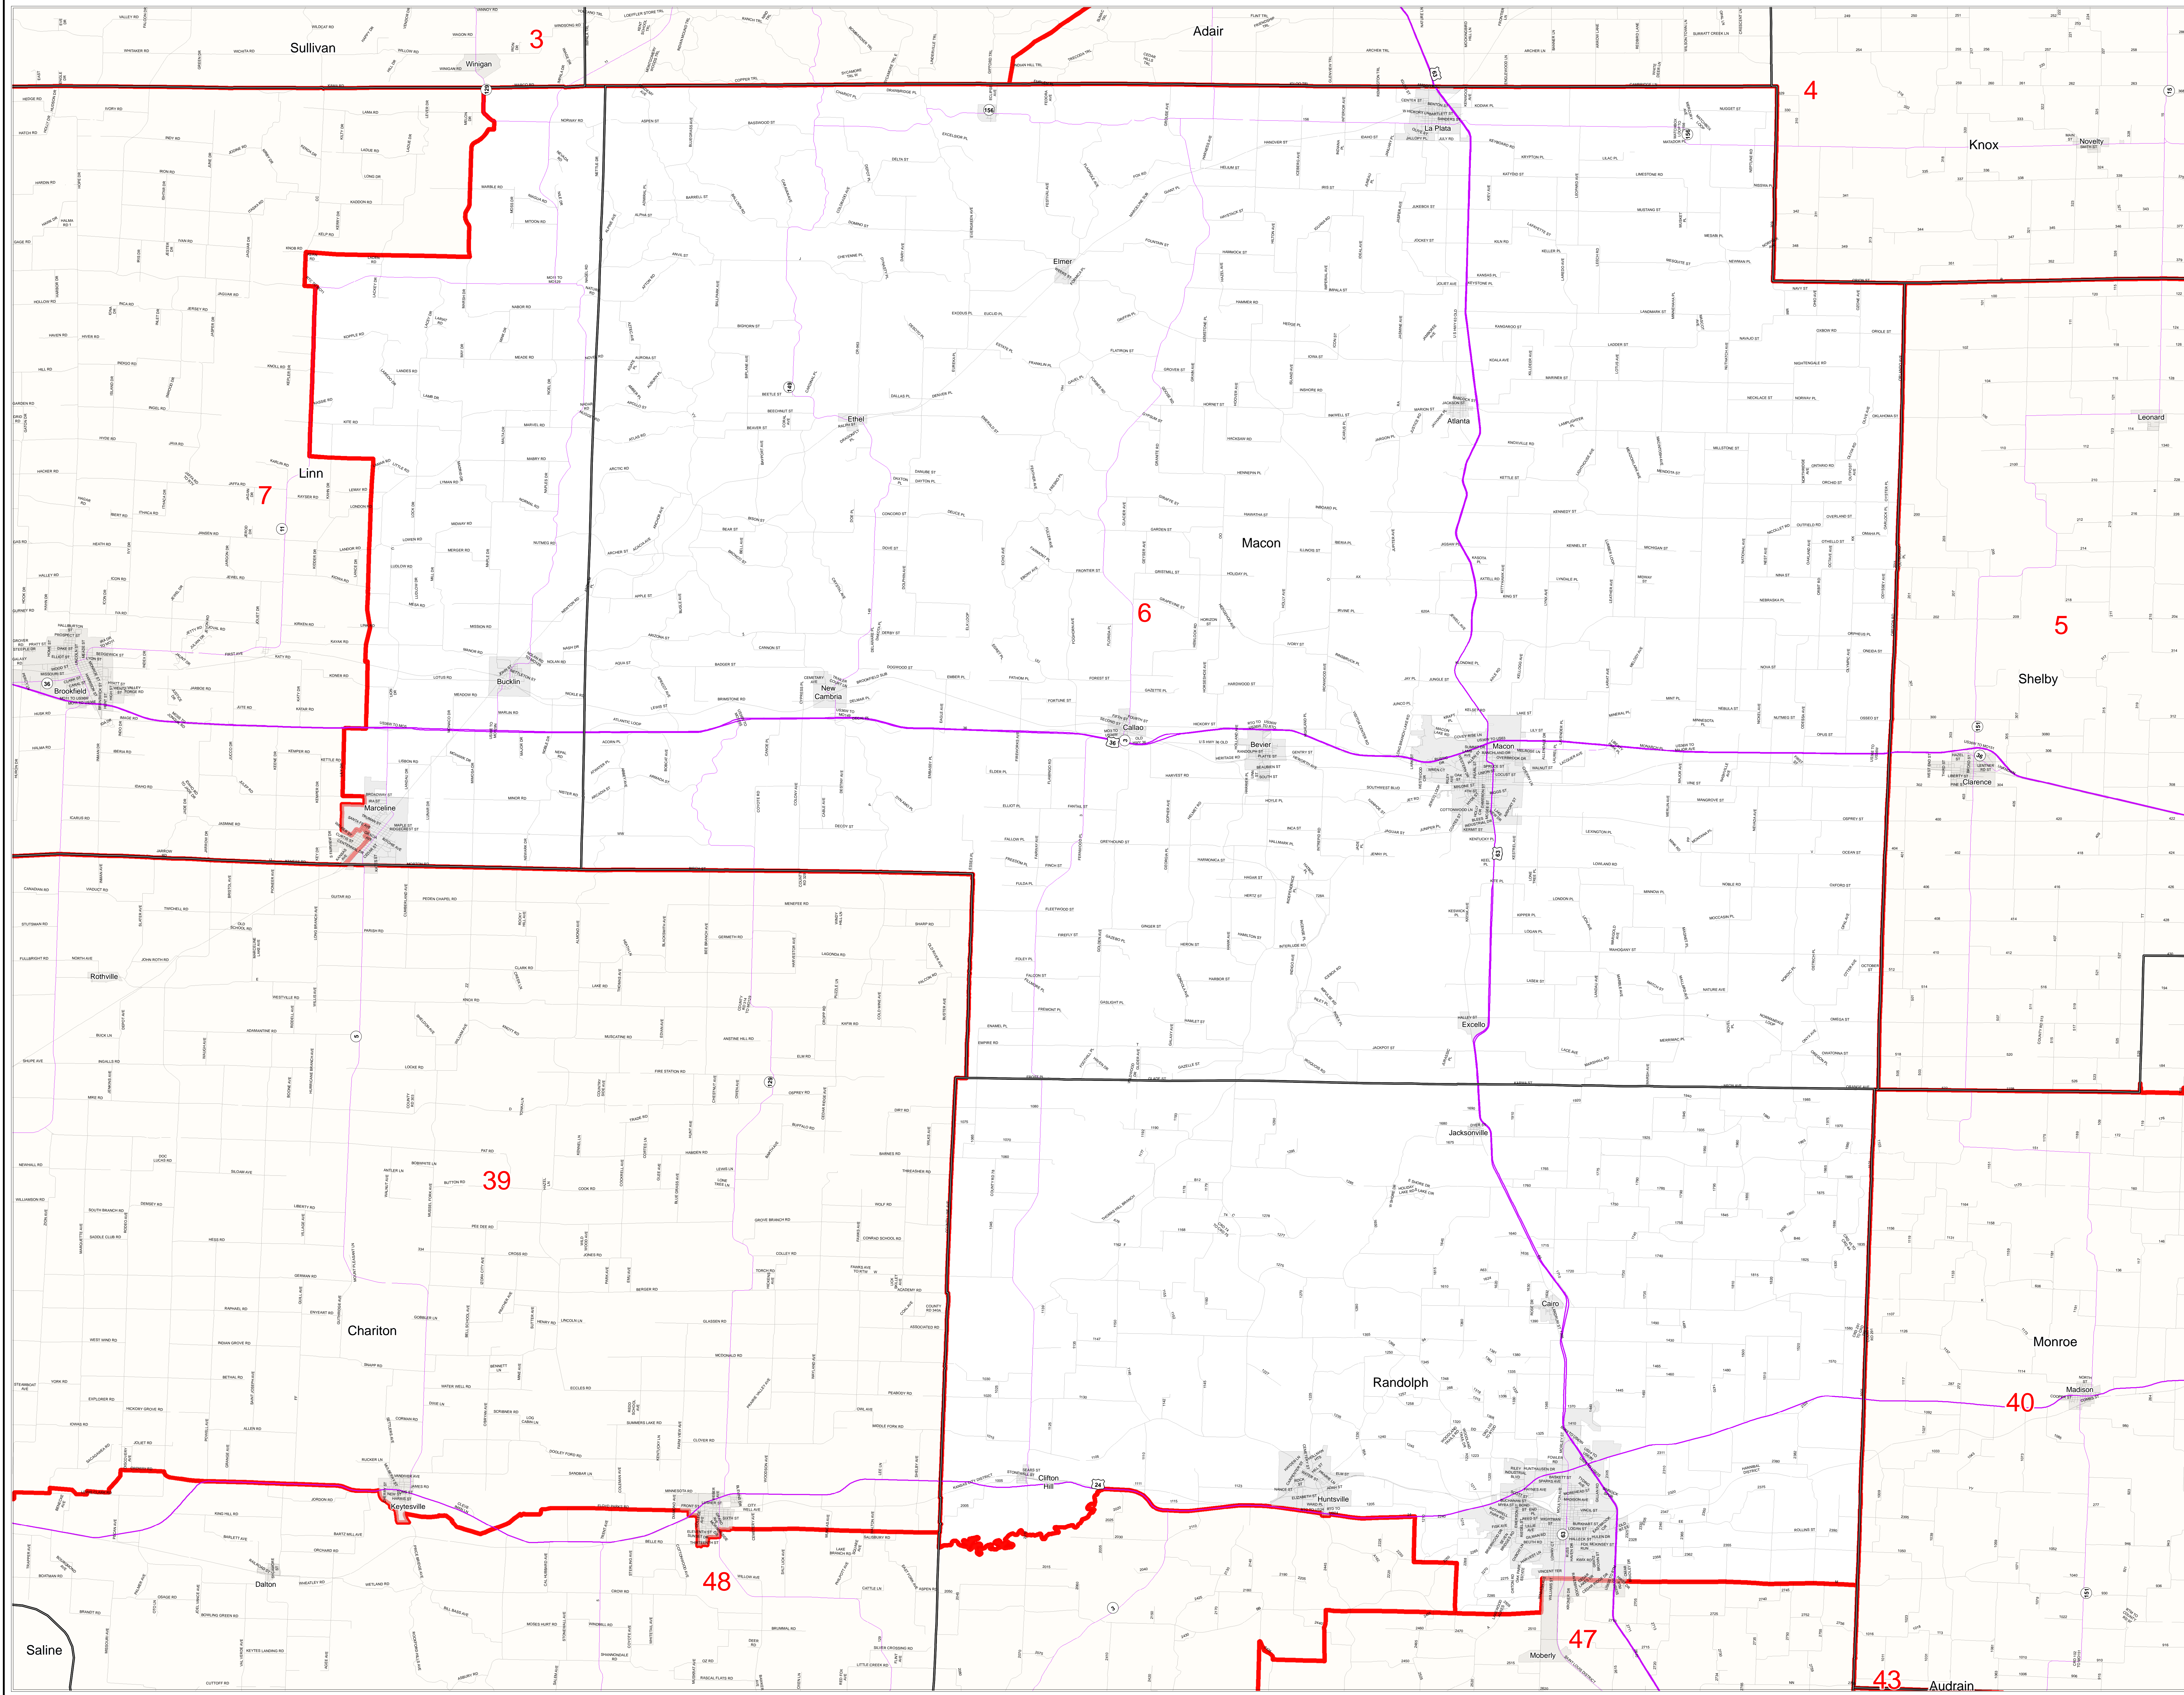

Missouri State House District Number 6

House Apportionment Plan 2011

- Districts
- Counties
- Interstates
- U.S. Highways
- MO Highways
- Streets
- Incorporated Places*
- Area Outside of Featured District